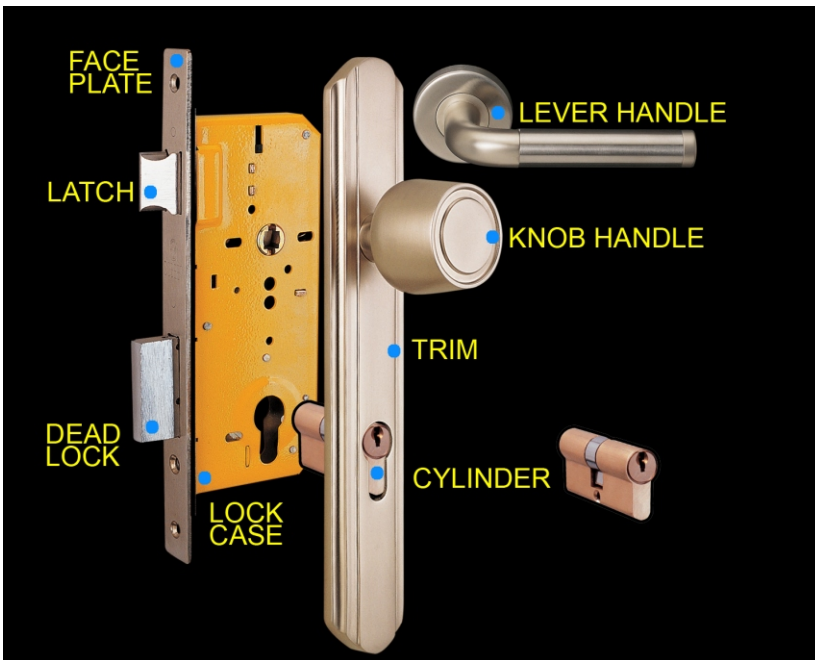

Main Door

Bedroom Door

Balcony Door

Bathroom Door

CYLINDERS & MASTER KEYING

All Mortise locks can be master keyed. The master keying feature provides greater convenience. In the case of a home each member can have a key to suit their specific need. Just to illustrate - the Children's key will be custom-made to open the main door and their bedroom door; the Maid's key can open the main door, without access to master bedroom and any other room; the Head of the Family will have a Master key that opens all doors.

Master keyed cylinders are compatible with glass patch fittings.

If you are looking for an aesthetically sophisticated, high-security lock, then the Mortise Lock is what you need. Apart from the stylish design, the lock case is fitted into the door and so makes the lock extremely durable and sturdy. SOBEET Mortise locks can be master keyed and are widely used in residences, institutions, commercial spaces, office premises and leading hotels all over India.

Cylinders And Master Keying. Delivering Safety.

MORTISE LOCKS, CYLINDERS & MASTER KEYING

Prototype Master Key Plan for a Two-Bedroom Apartment:

Three-Key Plan

1. Master Key A opens main door, master bedroom, children's bedroom and kitchen.
2. Children's Key or Guest Key B opens main door & children's bedroom.
3. Domestic's Key C opens main door only.

KEY A & B

KEY A

KEY A

KEY A, B & C

Cylinders are available in:

- ▶ Double - Keyed on both sides, ideal for Main doors.
- ▶ Single x Turn - Keyed on one side with Thumb-turn on the other, ideal for Bedroom doors.
- ▶ Single - Keyed on one side, ideal for Balcony doors.
- ▶ Privacy x Turn - Thumb-turn on the inside and emergency release on the outside, ideal for Bathroom doors.
- ▶ Turn - Deadlocks are available as additional security locks on any door.